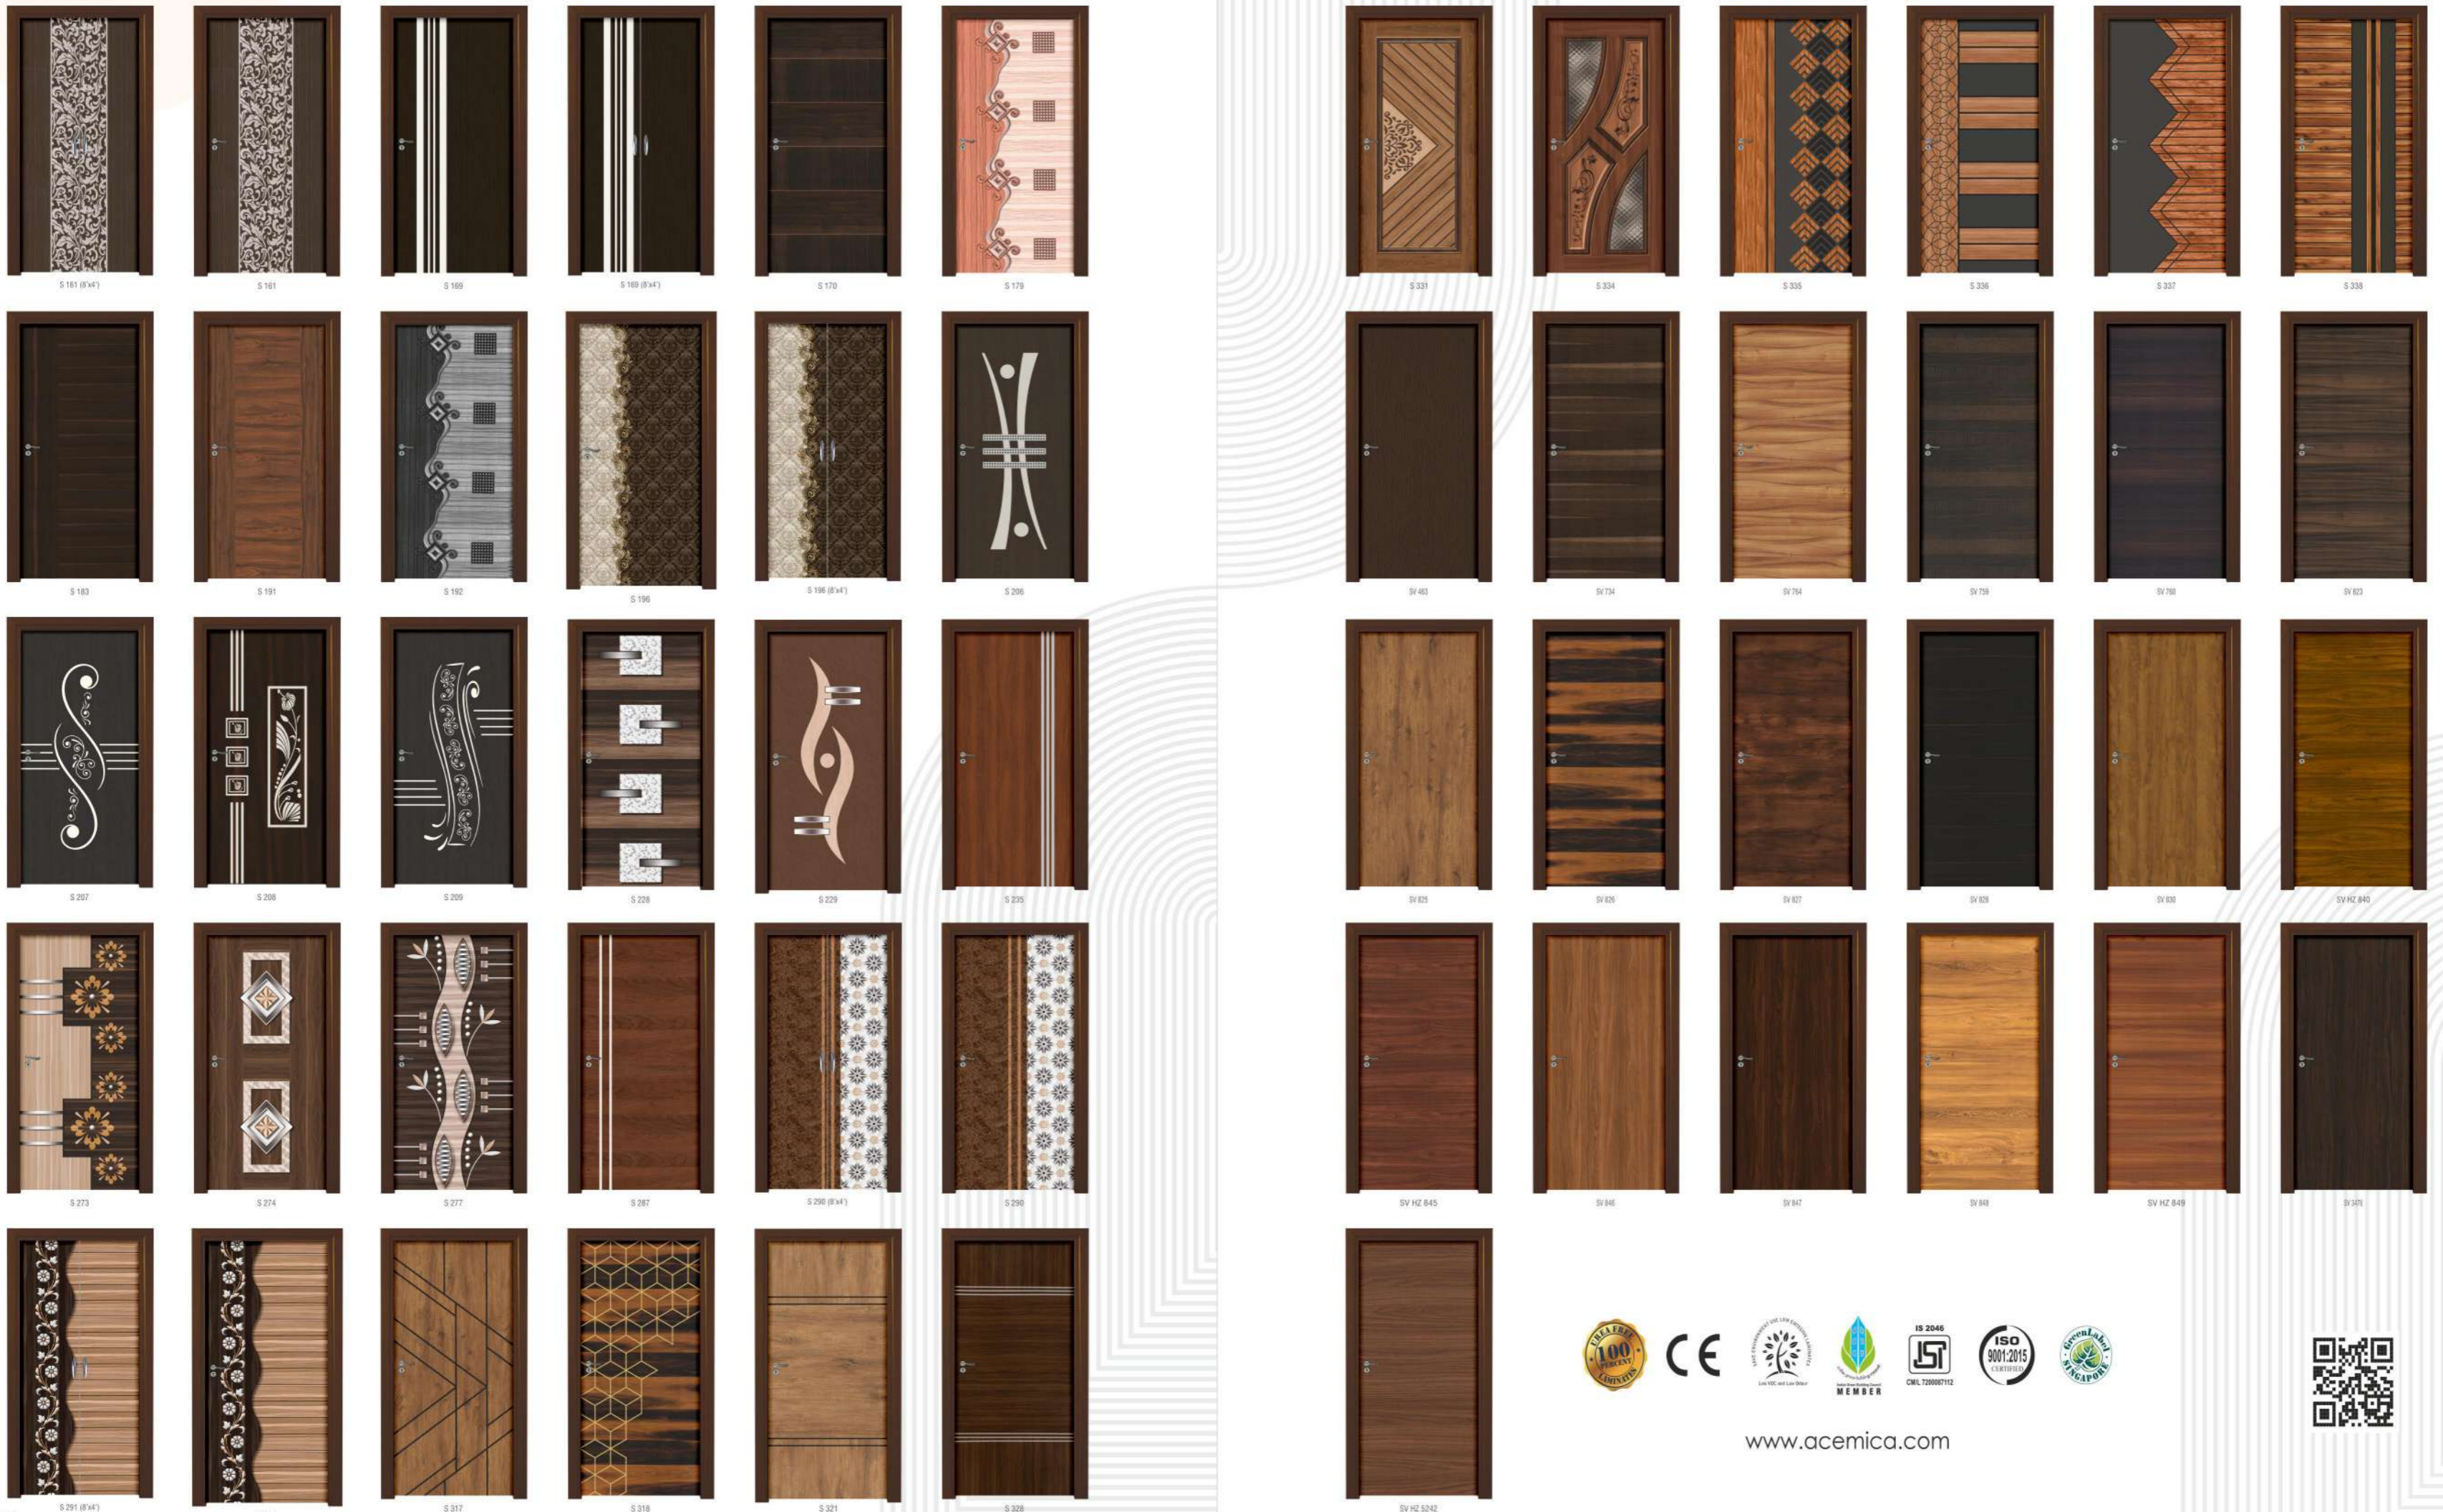

Elevate
Experience the allure of contemporary design with our inventive creations

SV 760

SV 759

SV 463

SV 3476

VENEER COLLECTION

M A S T E R P I E C E

Elevate

Experience the allure of contemporary design with our inventive creations

SV 825

SV 830

SV 846

SV 847

INDEX

www.acemica.com

www.acemica.com